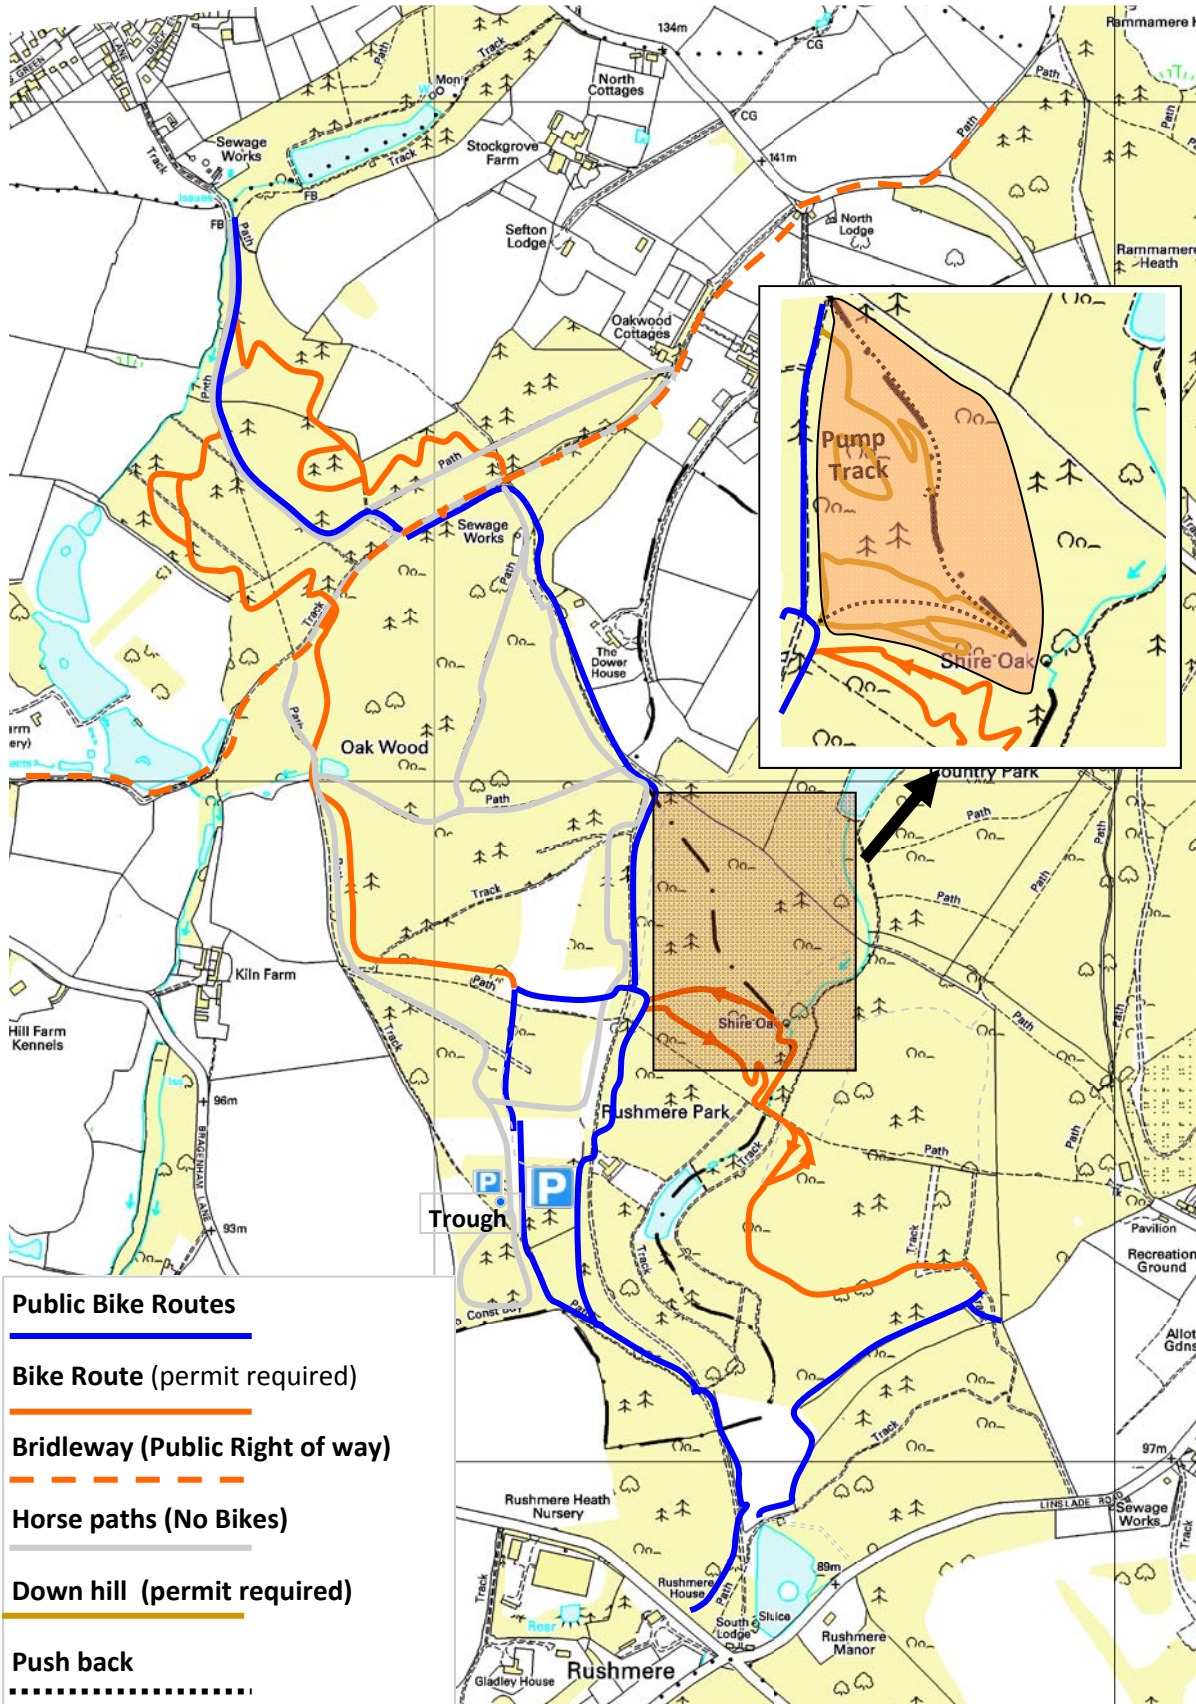

Rushmere Bike Routes June 2013

- Public Bike Routes**

- Bike Route (permit required)**

- Bridleway (Public Right of way)**

- Horse paths (No Bikes)**

- Down hill (permit required)**

- Push back**

- No pedestrians (bikes only)**